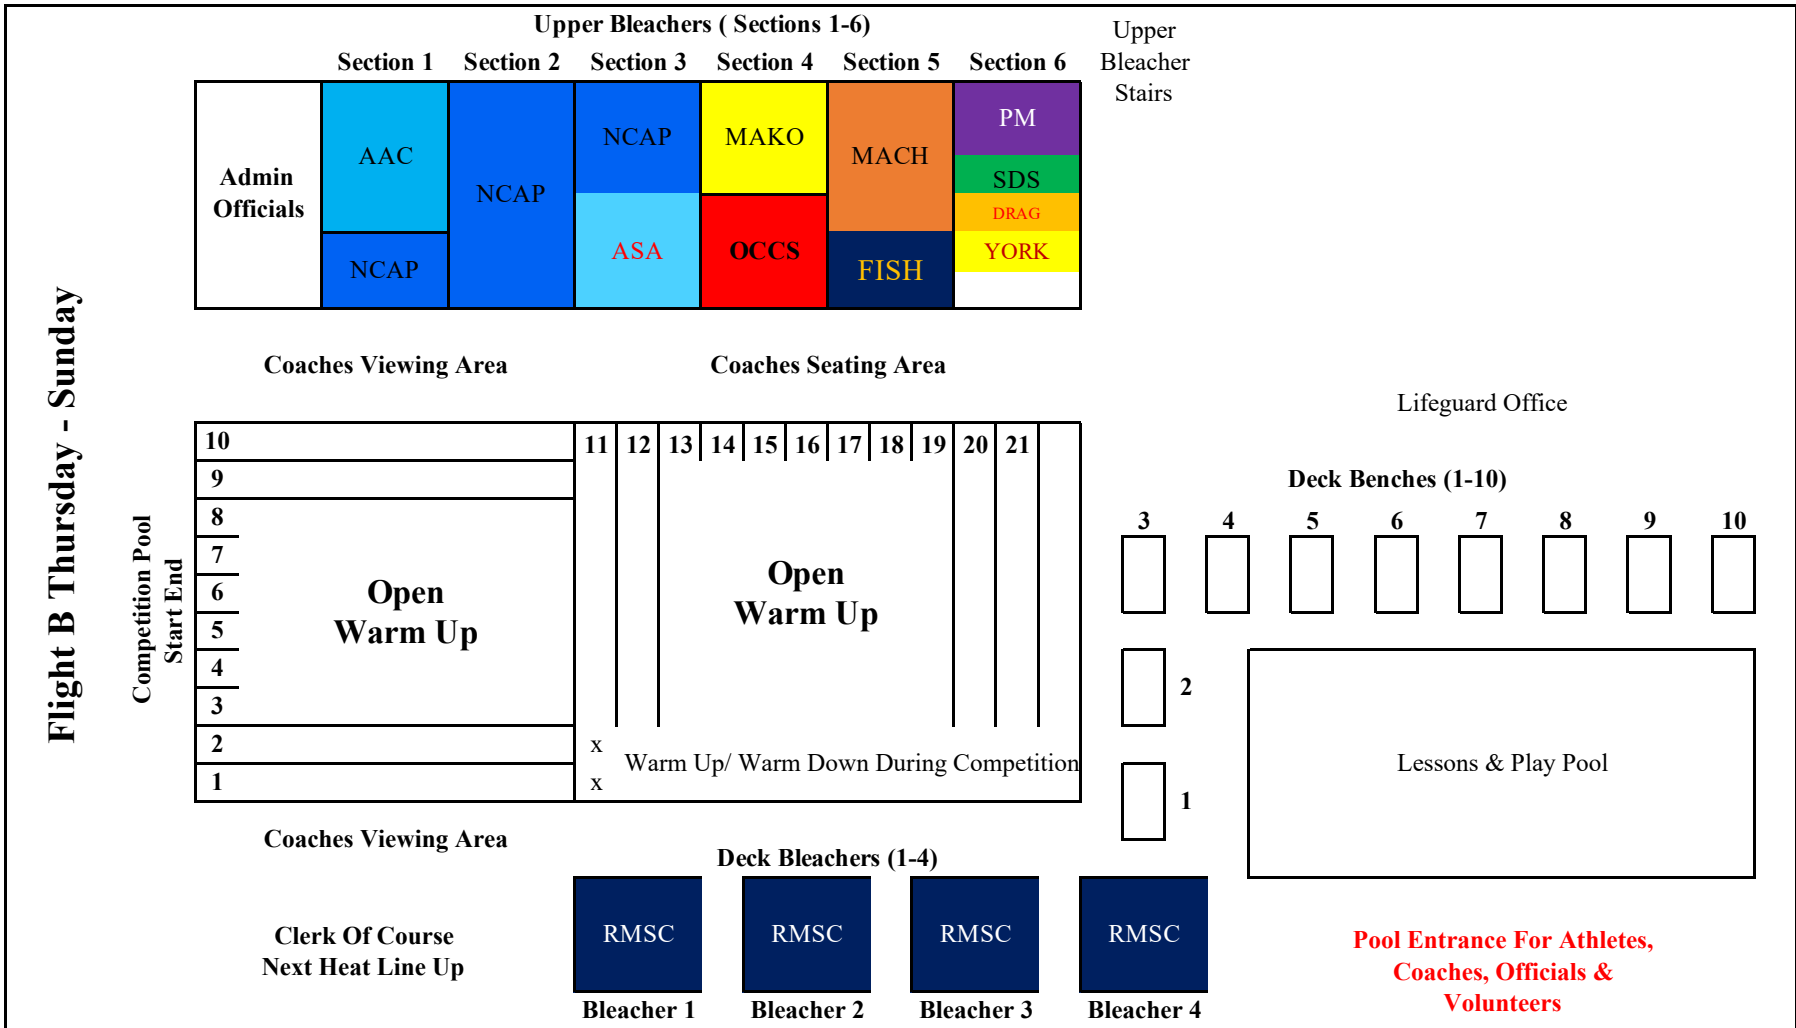

*Shared Lane

Team	Seating Area		W.U. Lanes
AAC	Upper Bleachers	Section 1 & 2	16 - 18
ASA	Deck Bleachers	Bleacher 4	20
DRAG	Deck Benches	Bench 8	15*
FISH	Deck Benches	Benches 1 - 3	19
FXFX	Deck Benches	Bench 9	15*
MACH	Upper Bleachers	Section 6	9* - 10
MAKO	Upper Bleachers	Section 5	8 - 9*

Team	Seating Area		W.U. Lanes
NCAP	Upper Bleachers	Section 1 & 2	3 - 6 & 12 - 14
OCCS	Deck Bleachers	Bleacher 3 & 4	21
PM	Deck Benches	Bench 8	15*
RMSC	Deck Bleachers	Bleacher 1 & 2	1, 2, 11
SDS	Deck Benches	Bench 9	15*
SNOW	Deck Benches	Benches 6 & 7	7*
YORK	Deck Benches	Benches 4 & 5	7*

*Shared Lane

Team	Seating Area		W.U. Lanes
AAC	Upper Bleachers	Section 1	17 - 18
ASA	Deck Benches	Bench 6	20
DRAG	Deck Benches	Bench 5	7*
FISH	Deck Benches	Benches 1 - 4	19
FXFX			
MACH	Upper Bleachers	Section 5 & 6	9* - 10
MAKO	Upper Bleachers	Section 5	8

*Shared Lane

Team	Seating Area		Open Warm Up
AAC	Upper Bleachers	Section 1	
ASA	Upper Bleachers	Section 3	
DRAG	Upper Bleachers	Section 6	
FISH	Upper Bleachers	Section 5	
FXFX			
MACH	Upper Bleachers	Section 5	
MAKO	Upper Bleachers	Section 4	