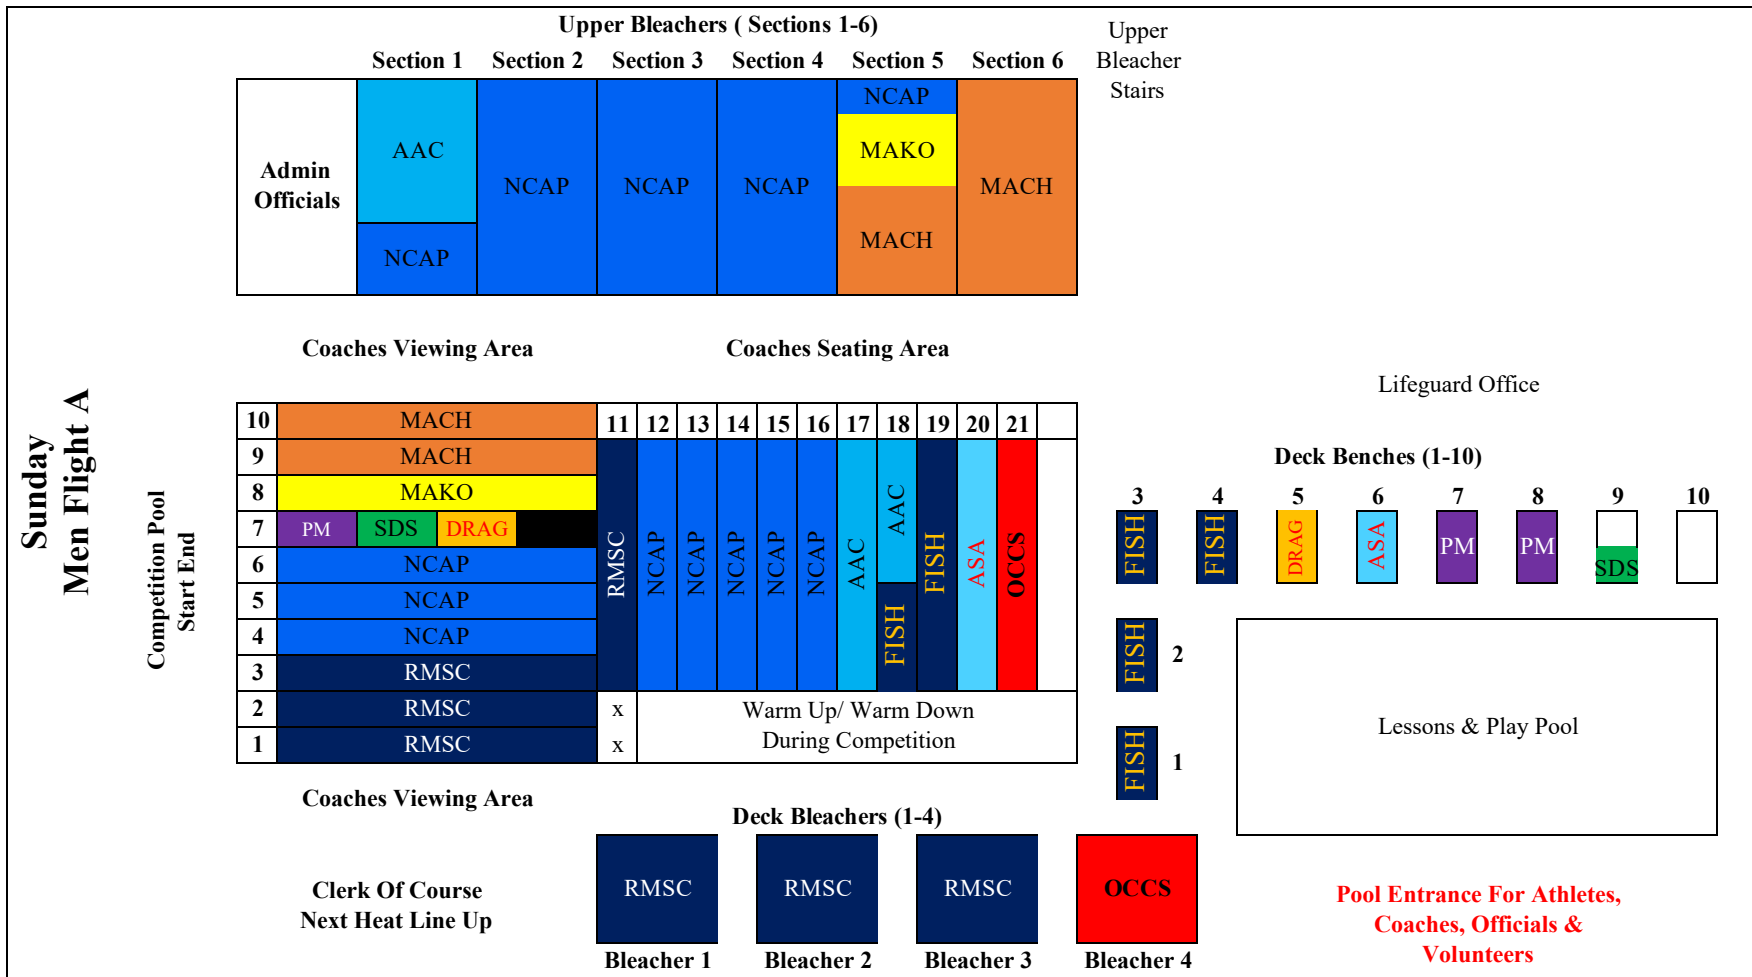

Team	Seating Area		W.U. Lanes
AAC	Upper Bleachers	Section 1	17 - 18
ASA	Deck Benches	Bench 6	20
DRAG	Deck Benches	Bench 5	7*
FISH	Deck Benches	Benches 1 - 4	19
FXFX			
MACH	Upper Bleachers	Section 5 & 6	9* - 10
MAKO	Upper Bleachers	Section 5	8

Team	Seating Area		W.U. Lanes
NCAP	Upper Bleachers	Section 1 -5	3 - 6 & 12 - 14
OCCS	Deck Bleachers	Bleacher 4	21
PM	Deck Benches	Benches 7 & 8	15*
RMSC	Deck Bleachers	Bleacher 1 -3	1, 2, 11
SDS	Deck Benches	Bench 9	15*
SNOW			

*Shared Lane