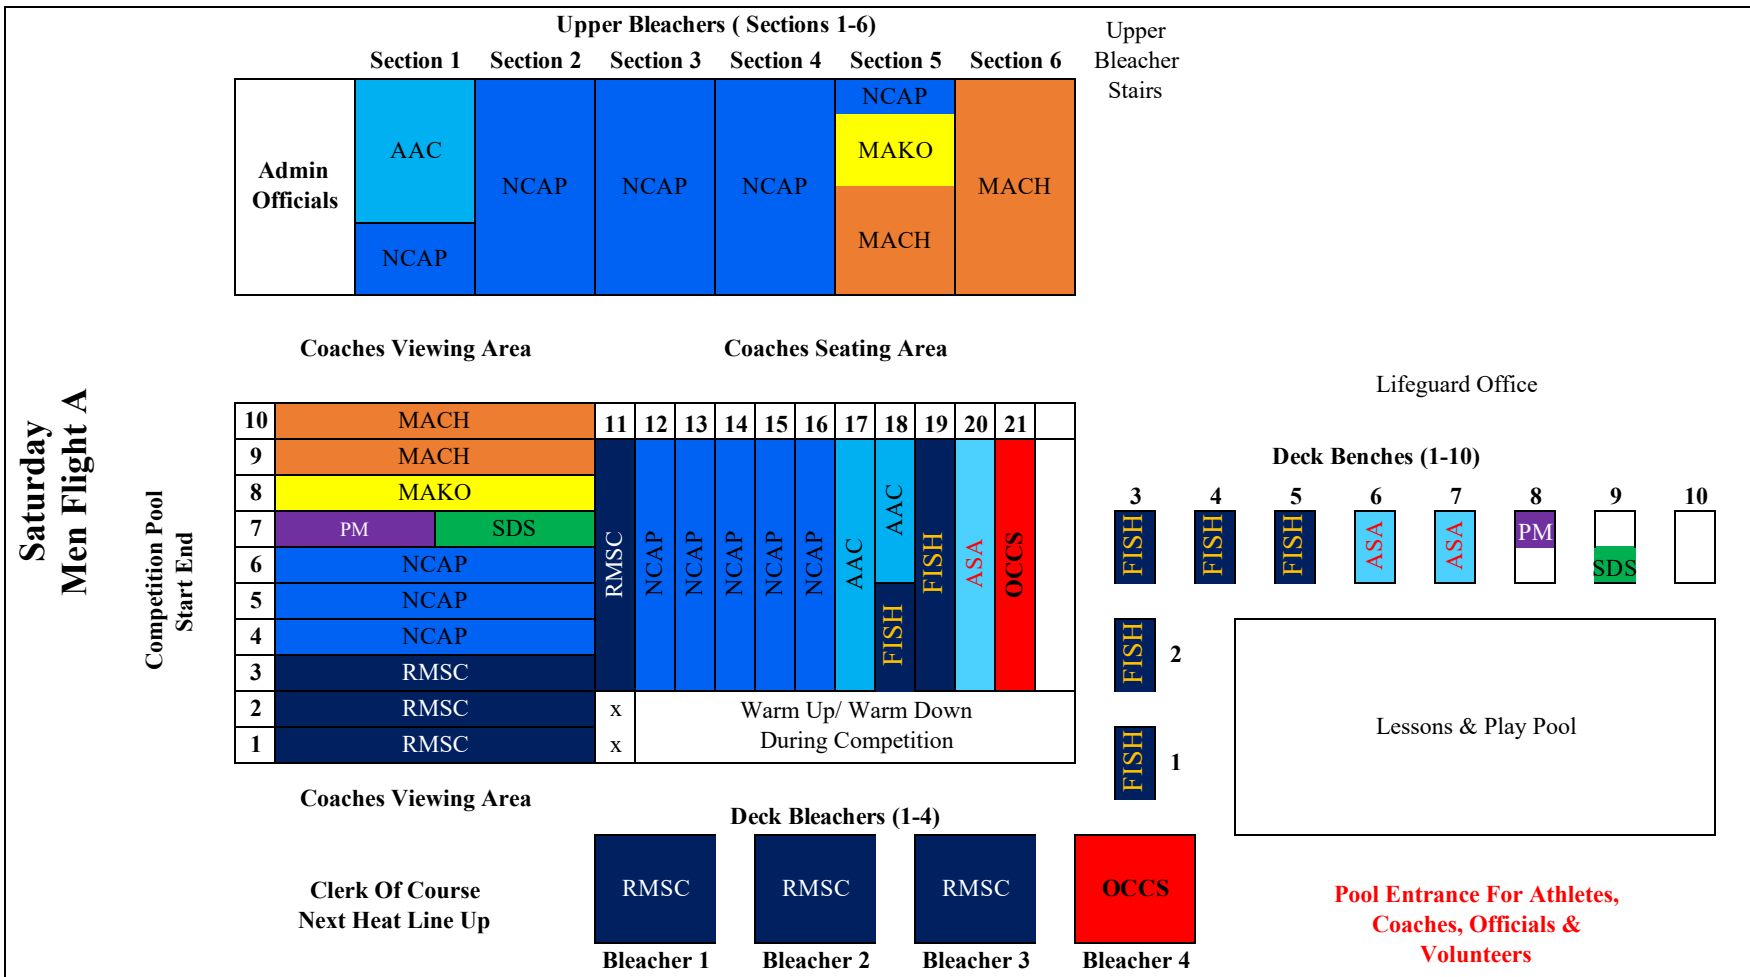

Team	Seating Area		W.U. Lanes
AAC	Upper Bleachers	Section 1	17 - 18*
ASA	Deck Benches	Benches 6 & 7	20
DRAG			
FISH	Deck Benches	Benches 1 - 5	18*- 19
FXFX			
MACH	Upper Bleachers	Section 5 & 6	9 - 10
MAKO	Upper Bleachers	Section 5	8

Team	Seating Area		W.U. Lanes
NCAP	Upper Bleachers	Section 1 -5	4 - 6 & 12 - 16
OCCS	Deck Bleachers	Bleacher 4	21
PM	Deck Benches	Bench 8	7*
RMSC	Deck Bleachers	Bleacher 1 -3	1, 2, 11
SDS	Deck Benches	Bench 9	7*
SNOW			

*Shared Lane