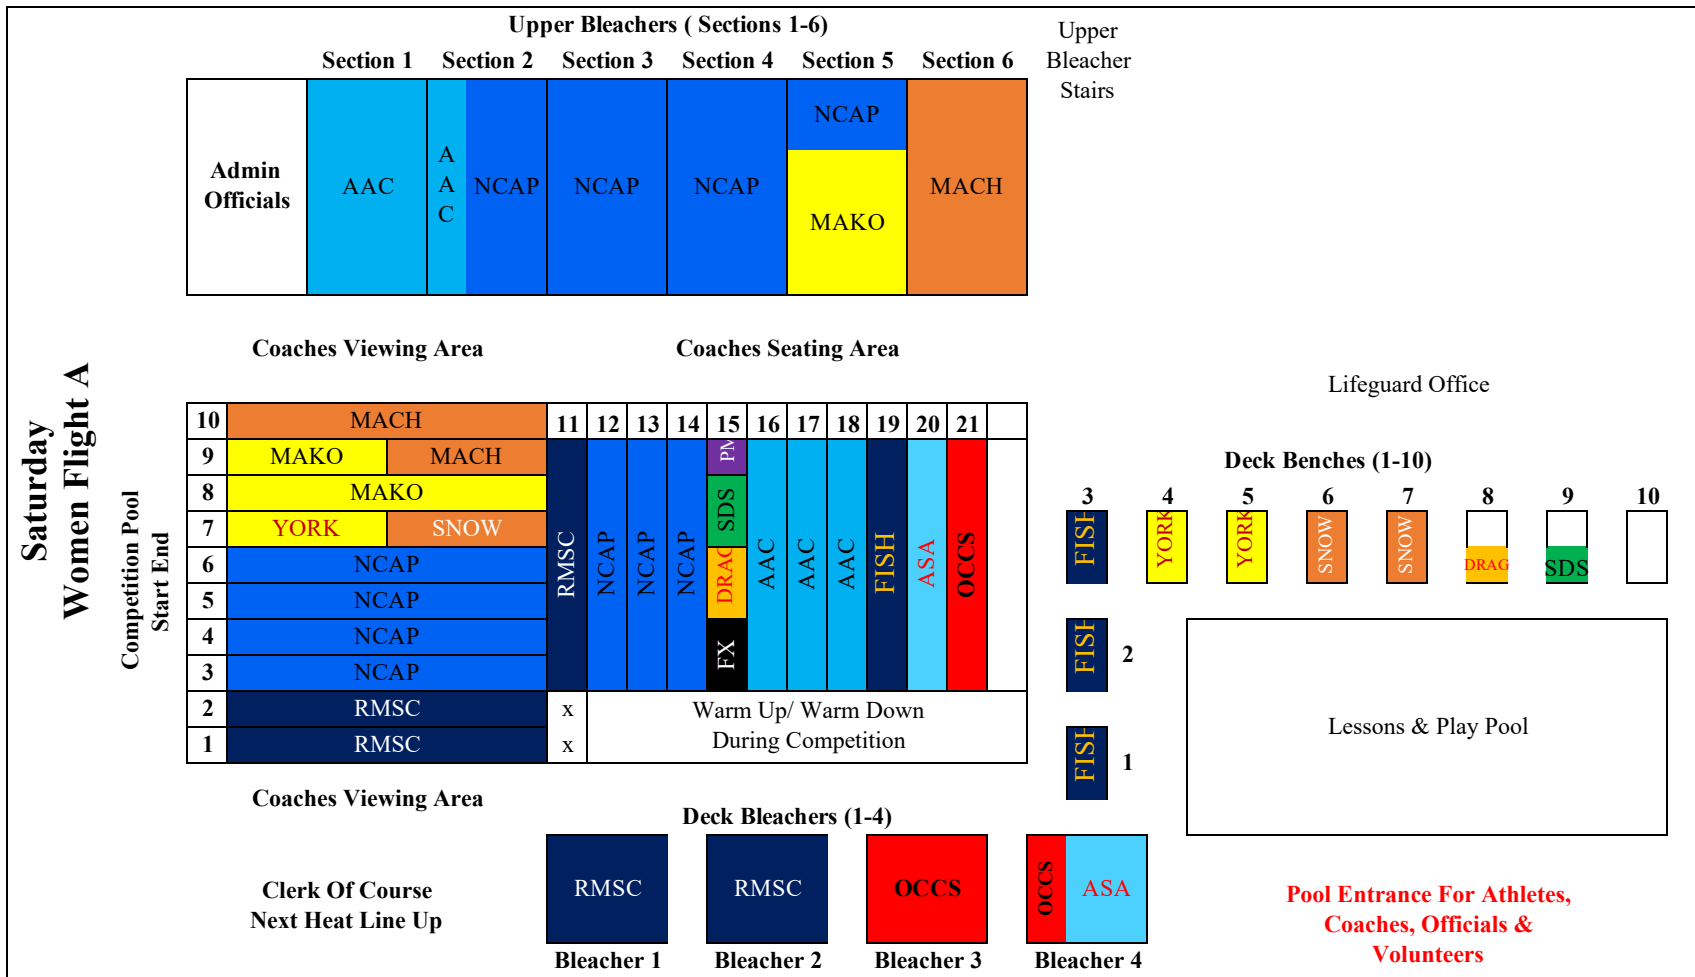

*Shared Lane

Team	Seating Area		W.U. Lanes
AAC	Upper Bleachers	Section 1	16 - 18
ASA	Deck Bleachers	Bleacher 4	20
DRAG	Deck Benches	Bench 8	15*
FISH	Deck Benches	Benches 1 - 3	19
FXFX	Deck Benches	Bench 9	15*
MACH	Upper Bleachers	Section 5 & 6	9* - 10
MAKO	Upper Bleachers	Section 5	8 - 9*

Team	Seating Area		W.U. Lanes
NCAP	Upper Bleachers	Section 1 & 2	3 - 6 & 12 - 14
OCCS	Deck Bleachers	Bleacher 3 & 4	21
PM	Deck Benches	Bench 8	15*
RMSC	Deck Bleachers	Bleacher 1 & 2	1, 2, 11
SDS	Deck Benches	Bench 9	15*
SNOW	Deck Benches	Benches 6 & 7	7*
YORK	Deck Benches	Benches 4 & 5	7*

*Shared Lane

Team	Seating Area		W.U. Lanes
AAC	Upper Bleachers	Section 1	17 - 18*
ASA			
DRAG	Deck Benches	Bench 8	7*
FISH	Deck Benches	Benches 1 - 4	18*- 19
FXFX	Deck Benches	Bench 9	7*
MACH	Upper Bleachers	Section 5 & 6	9* - 10
MAKO	Upper Bleachers	Section 5	8

*Shared Lane

Team	Seating Area		W.U. Lanes
AAC	Upper Bleachers	Section 1 & 2	16 - 18
ASA	Deck Bleachers	Bleacher 4	20
DRAG	Deck Benches	Bench 8	15*
FISH	Deck Benches	Benches 1 - 3	19
FXFX	Deck Benches	Bench 9	15*
MACH	Upper Bleachers	Section 6	9* - 10
MAKO	Upper Bleachers	Section 5	8 - 9*