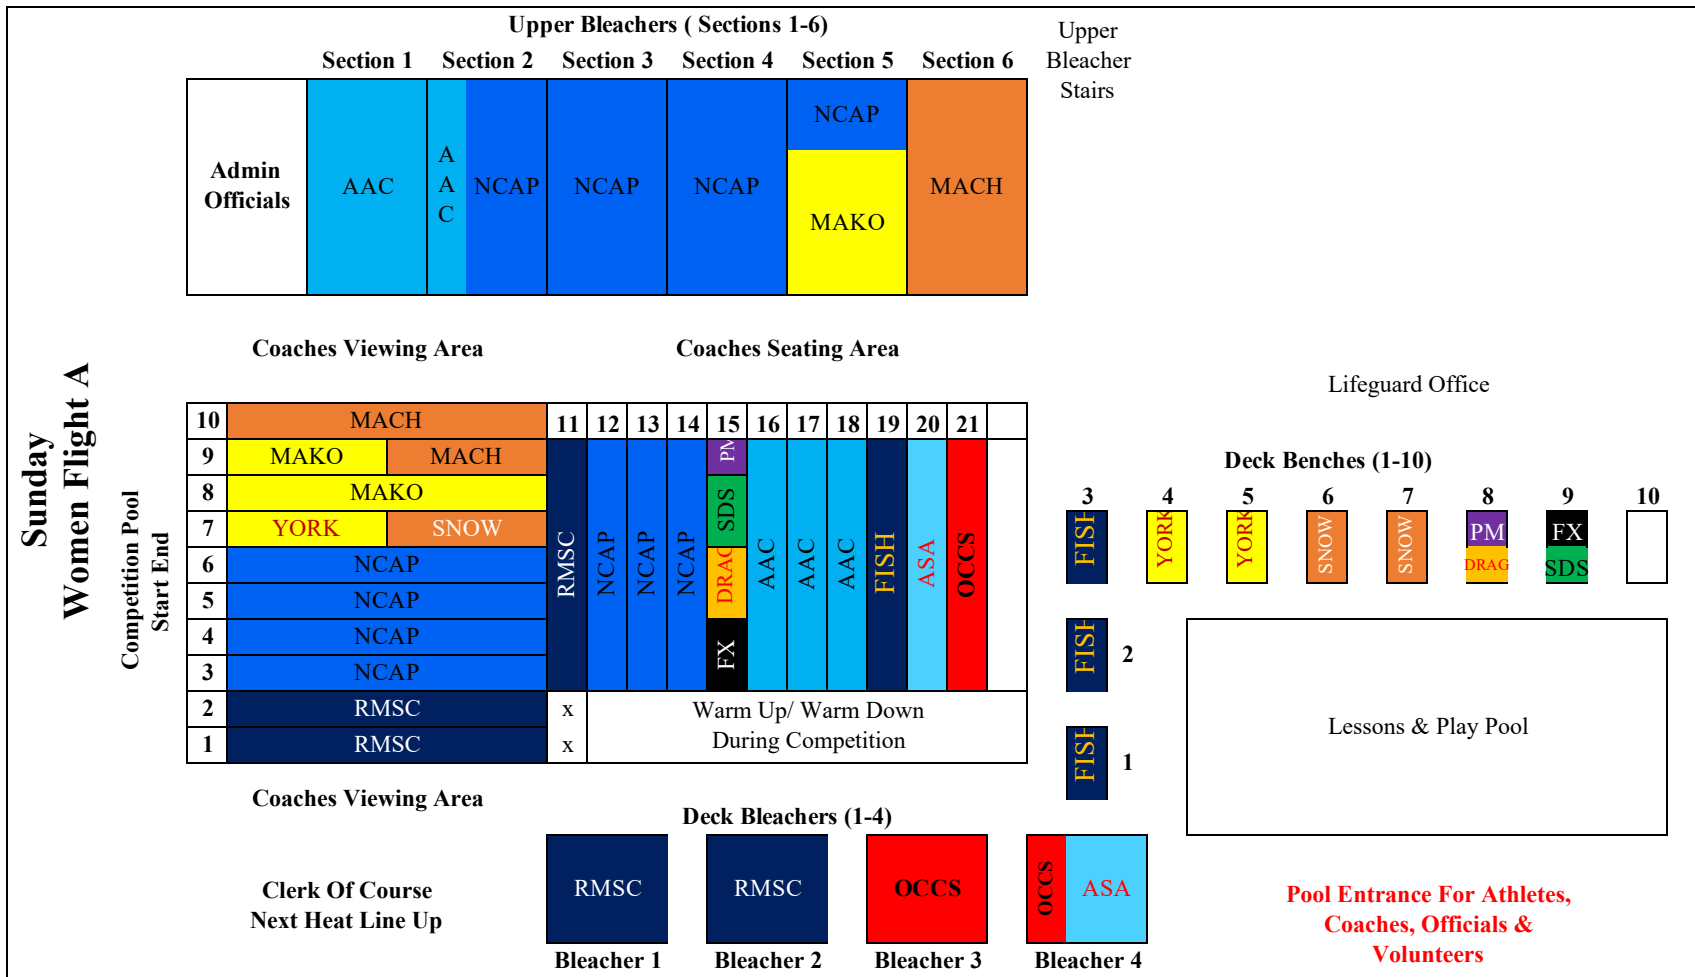

Team	Seating Area		W.U. Lanes
AAC	Upper Bleachers	Section 1 & 2	16 - 18
ASA	Deck Bleachers	Bleacher 4	20
DRAG	Deck Benches	Bench 8	15*
FISH	Deck Benches	Benches 1 - 3	19
FXFX	Deck Benches	Bench 9	15*
MACH	Upper Bleachers	Section 6	9* - 10
MAKO	Upper Bleachers	Section 5	8 - 9*

Team	Seating Area		W.U. Lanes
NCAP	Upper Bleachers	Section 1 & 2	3 - 6 & 12 - 14
OCCS	Deck Bleachers	Bleacher 3 & 4	21
PM	Deck Benches	Bench 8	15*
RMSC	Deck Bleachers	Bleacher 1 & 2	1, 2, 11
SDS	Deck Benches	Bench 9	15*
SNOW	Deck Benches	Benches 6 & 7	7*
YORK	Deck Benches	Benches 4 & 5	7*

*Shared Lane