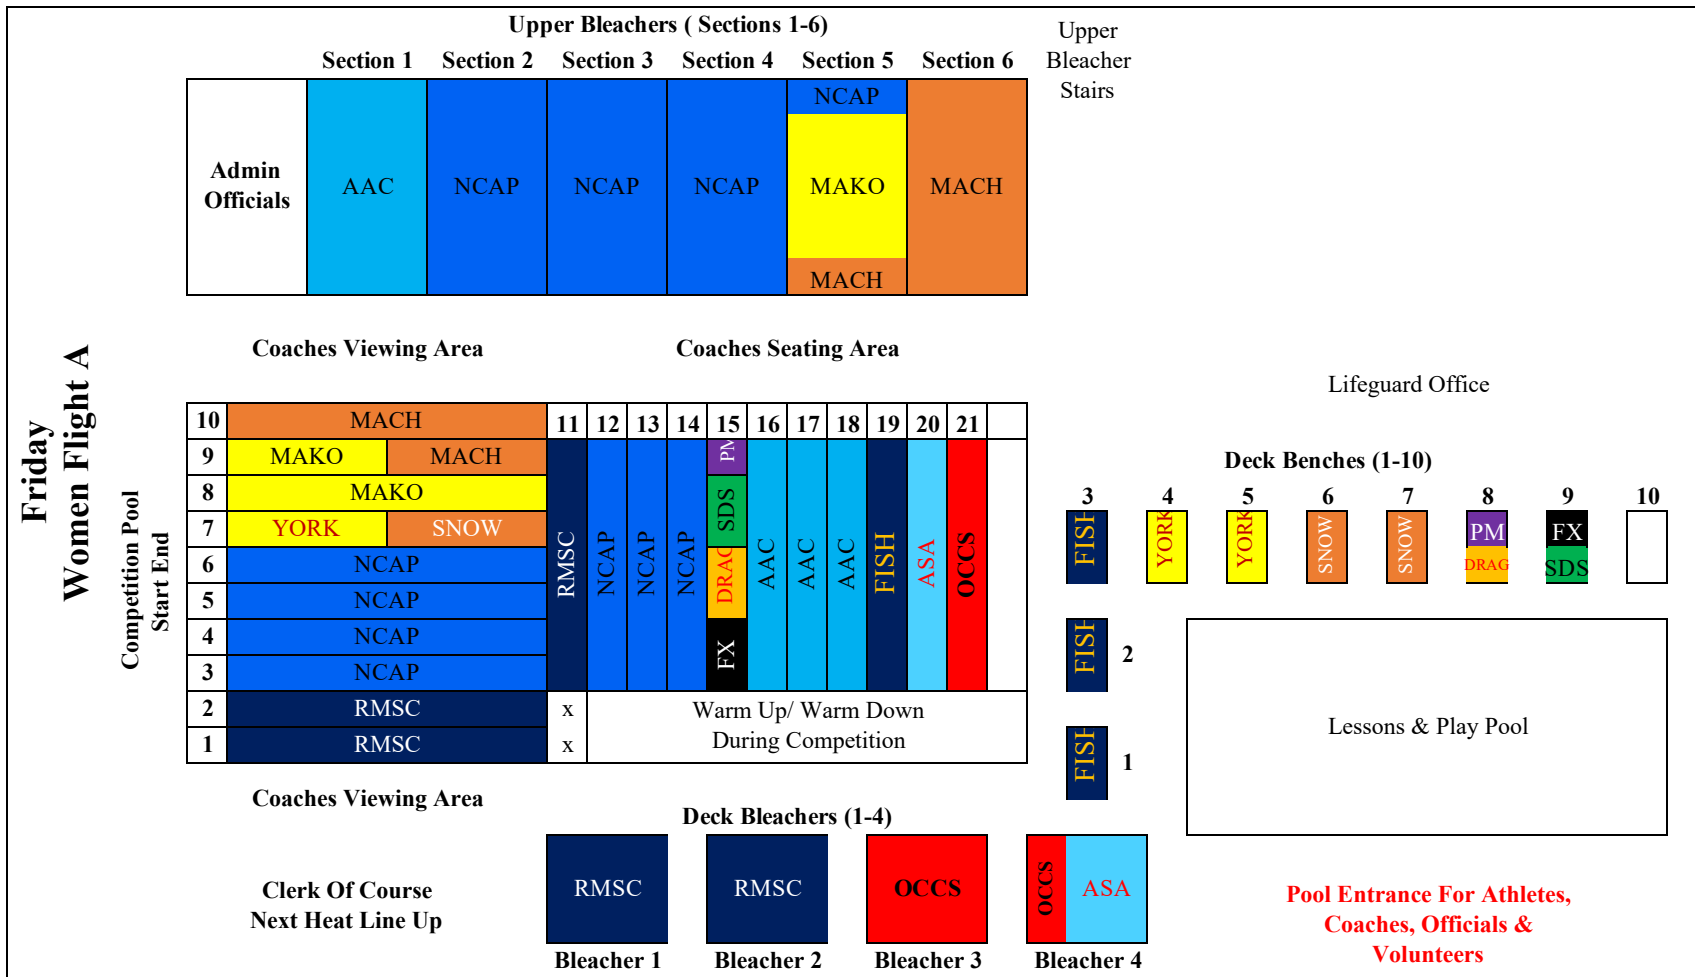

Team	Seating Area		W.U. Lanes
AAC	Upper Bleachers	Section 1 & 2	16 - 18
ASA	Deck Bleachers	Bleacher 4	20
DRAG	Deck Benches	Bench 8	15*
FISH	Deck Benches	Benches 1 - 3	19
FXFX	Deck Benches	Bench 9	15*
MACH	Upper Bleachers	Section 5 & 6	9* - 10
MAKO	Upper Bleachers	Section 5	8 - 9*

Team	Seating Area		W.U. Lanes
NCAP	Upper Bleachers	Section 1 & 2	3 - 6 & 12 - 14
OCCS	Deck Bleachers	Bleacher 3 & 4	21
PM	Deck Benches	Bench 8	15*
RMSC	Deck Bleachers	Bleacher 1 & 2	1, 2, 11
SDS	Deck Benches	Bench 9	15*
SNOW	Deck Benches	Benches 6 & 7	7*
YORK	Deck Benches	Benches 4 & 5	7*

*Shared Lane

Team	Seating Area		W.U. Lanes
AAC	Upper Bleachers	Section 1	17 - 18*
ASA	Deck Benches	Benches 6 & 7	20
DRAG	Deck Benches	Bench 8	7*
FISH	Deck Benches	Benches 1 - 4	18* - 19
FXFX	Deck Benches	Bench 9	7*
MACH	Upper Bleachers	Section 5 & 6	9* - 10
MAKO	Upper Bleachers	Section 5	8

*Shared Lane

Team	Seating Area		W.U. Lanes
AAC	Upper Bleachers	Section 1	16 - 18
ASA	Deck Bleachers	Bleacher 4	20
DRAG	Deck Benches	Bench 8	15*
FISH	Deck Benches	Benches 1 - 3	19
FXFX	Deck Benches	Bench 9	15*
MACH	Upper Bleachers	Section 5 & 6	9* - 10
MAKO	Upper Bleachers	Section 5	8 - 9*