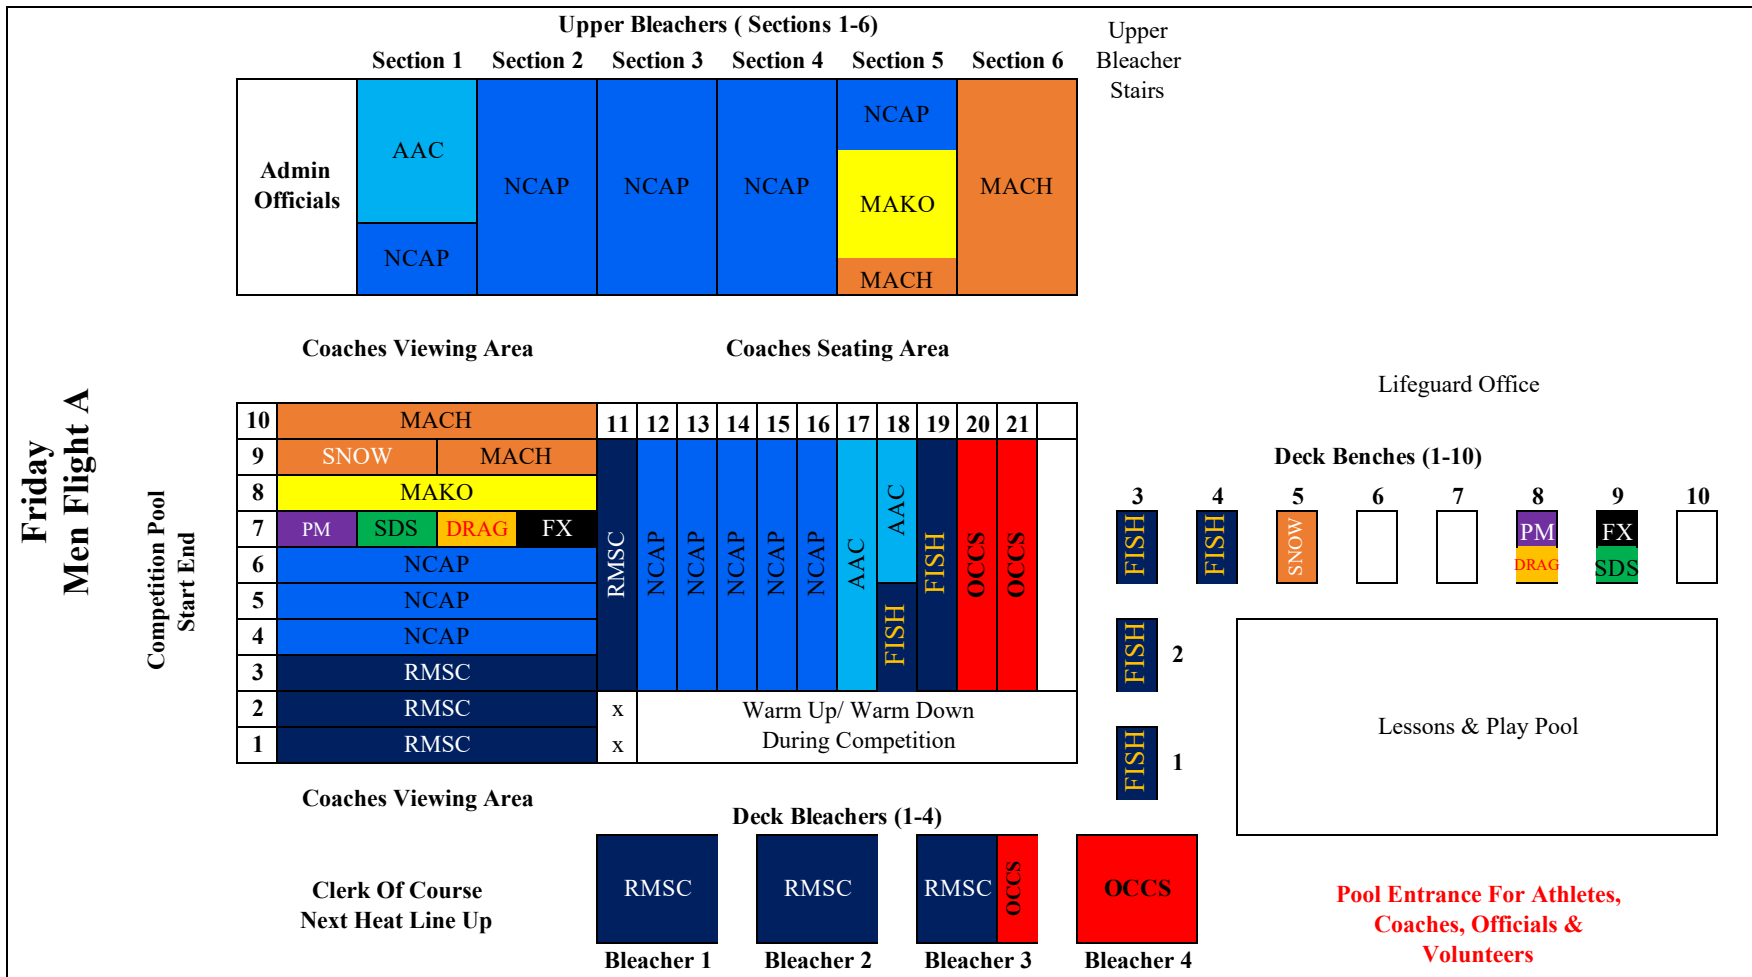

Team	Seating Area		W.U. Lanes
AAC	Upper Bleachers	Section 1	17 - 18*
ASA			
DRAG	Deck Benches	Bench 8	7*
FISH	Deck Benches	Benches 1 - 4	18*- 19
FXFX	Deck Benches	Bench 9	7*
MACH	Upper Bleachers	Section 5 & 6	9* - 10
MAKO	Upper Bleachers	Section 5	8

Team	Seating Area		W.U. Lanes
NCAP	Upper Bleachers	Section 1 -5	4 - 6 & 12 - 16
OCCS	Deck Bleachers	Bleacher 3 & 4	20 - 21
PM	Deck Benches	Bench 8	7*
RMSC	Deck Bleachers	Bleacher 1 -3	1, 2, 11
SDS	Deck Benches	Bench 9	7*
SNOW	Deck Benches	Bench 5	9*

*Shared Lane