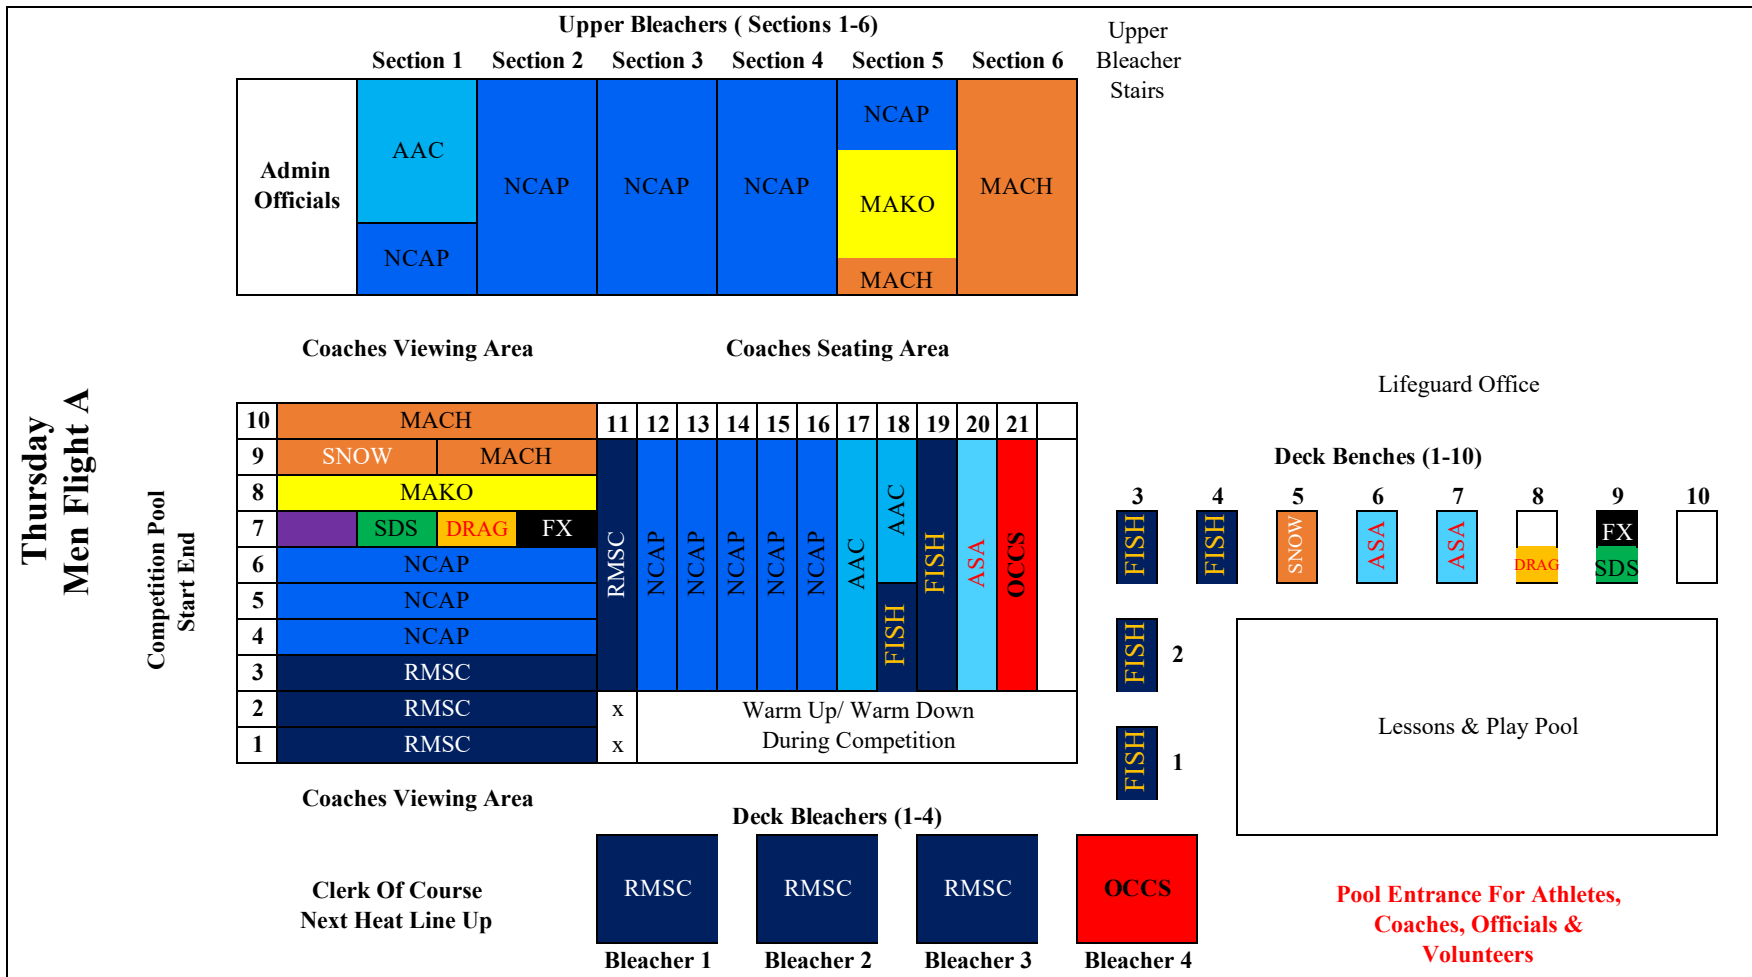

Team	Seating Area		W.U. Lanes
AAC	Upper Bleachers	Section 1 & 2	16 - 18
ASA	Deck Bleachers	Bleacher 4	20
DRAG	Deck Benches	Bench 8	15*
FISH	Deck Benches	Benches 1 - 3	19
FXFX	Deck Benches	Bench 9	15*
MACH	Upper Bleachers	Section 5 & 6	9* - 10
MAKO	Upper Bleachers	Section 5	8 - 9*

Team	Seating Area		W.U. Lanes
NCAP	Upper Bleachers	Section 1 & 2	3 - 6 & 12 - 14
OCCS	Deck Bleachers	Bleacher 3 & 4	21
PM	Deck Benches	Bench 8	15*
RMSC	Deck Bleachers	Bleacher 1 & 2	1, 2, 11
SDS	Deck Benches	Bench 9	15*
SNOW	Deck Benches	Benches 6 & 7	7*
YORK	Deck Benches	Benches 4 & 5	7*

*Shared Lane

Team	Seating Area		W.U. Lanes
AAC	Upper Bleachers	Section 1	17 - 18*
ASA	Deck Benches	Benches 6 & 7	20
DRAG	Deck Benches	Bench 8	7*
FISH	Deck Benches	Benches 1 - 4	18* - 19
FXFX	Deck Benches	Bench 9	7*
MACH	Upper Bleachers	Section 5 & 6	9* - 10
MAKO	Upper Bleachers	Section 5	8

*Shared Lane

Team	Seating Area		W.U. Lanes
AAC	Upper Bleachers	Section 1	16 - 18
ASA	Deck Bleachers	Bleacher 4	20
DRAG	Deck Benches	Bench 8	15*
FISH	Deck Benches	Benches 1 - 3	19
FXFX	Deck Benches	Bench 9	15*
MACH	Upper Bleachers	Section 5 & 6	9* - 10
MAKO	Upper Bleachers	Section 5	8 - 9*